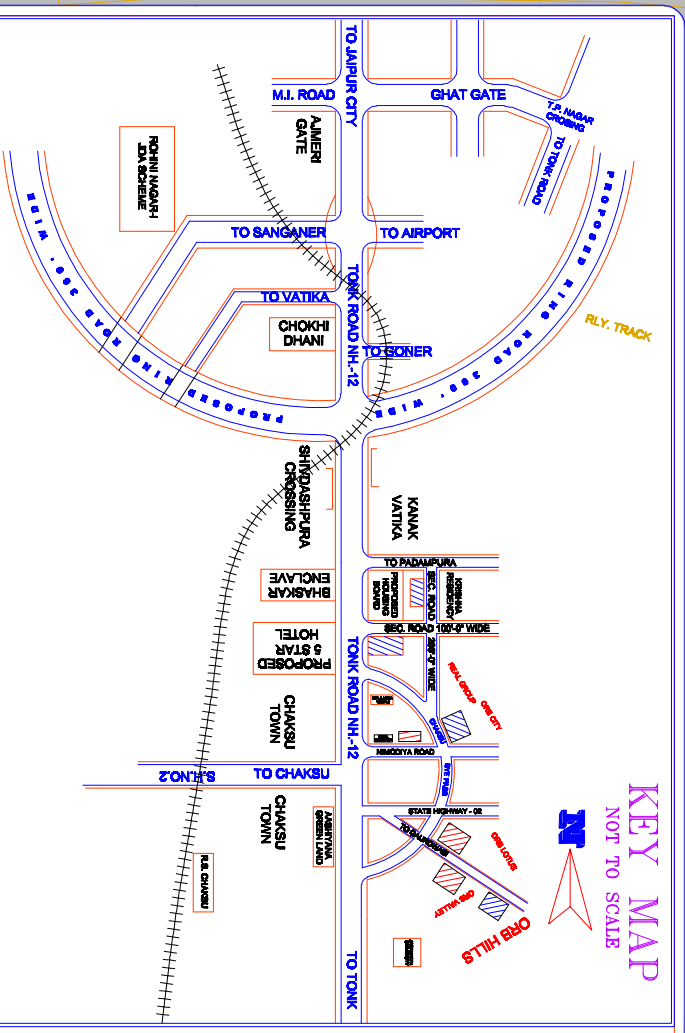

PROPOSAD LAY OUT PLAN OF
ORB HILLS
 NEAR STATE HIGHWAY CHAKSU DAUSA, TONK ROAD, JAIPUR, NH-12

Corporate Offices -
SHRI VEER TEJIA REAL ESTATE & DEVELOPERS PVT.LTD
 Near Police Thana, Chaksu, Jaipur-303901 (Raj.)
 TEL-0141-2750224, 97721-01555, 97721-01899
 Web:- WWW.ORBVALLEY.COM, Email:- svtrealstate@gmail.com
 REGIONAL OFFICE:- A-17, CHANDRA GUPT NAGAR, JALPUR, JAIPUR
 REGIONAL OFFICE:- DDA, SSS, FLAT NO-128 POKHET 1, SECTOR 8, DWARKA NEW DELHI
 TEL-09811445130, 098772104777